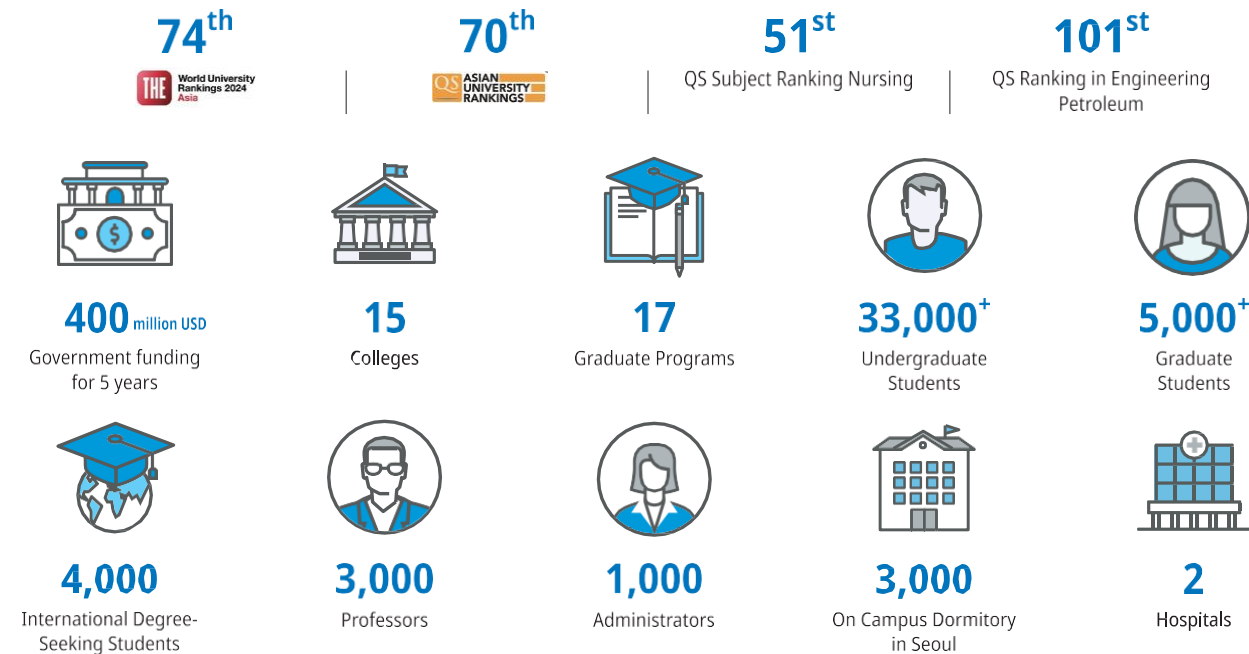

Numbers of CAU

Hot Location

Center of Seoul, between two subway stops(line7,9), 10 minutes from Han River/Gangnam/Korea's Wall Street/Many Heritage Sites.

Qualifications

Top 3 Largest International Student Population in Korea, AACSB-Accredited, 5th Domestic Private University Ranking, \$4M Government funding provided in 2024.