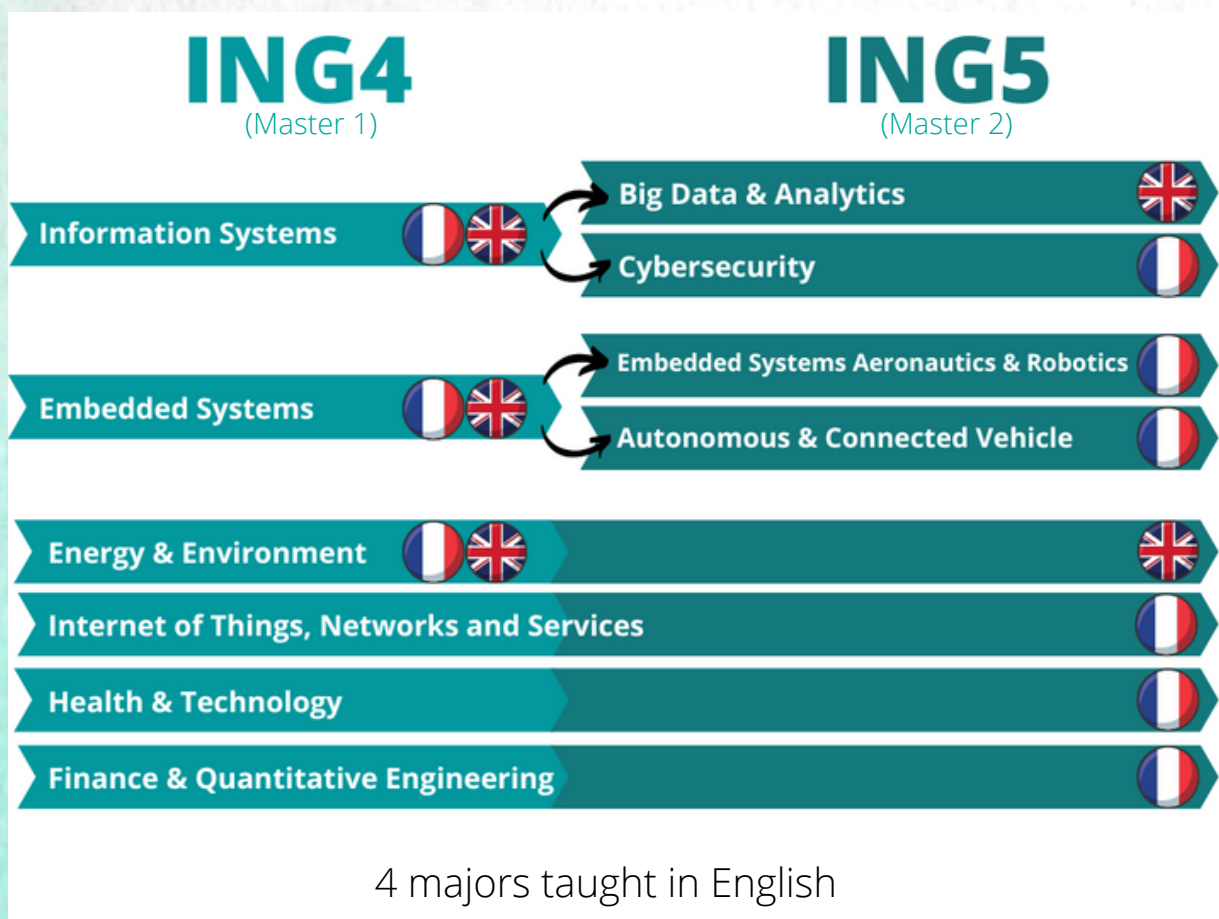

Requirements

Academic

Bachelor's degree (3 or 4 years in higher education) in Science or Technology

Language

For non-native English speakers

English
IELTS: 6.0
TOEFL: 83
TOEIC: 780

For non-native French speakers

French
B2 Level
(DELF, DALF...)

Academic Offer

Courses registration

Online courses registration take place following the approval of the students application. Applicants will be required to select a major upon application and will make their course selection based on their choice.